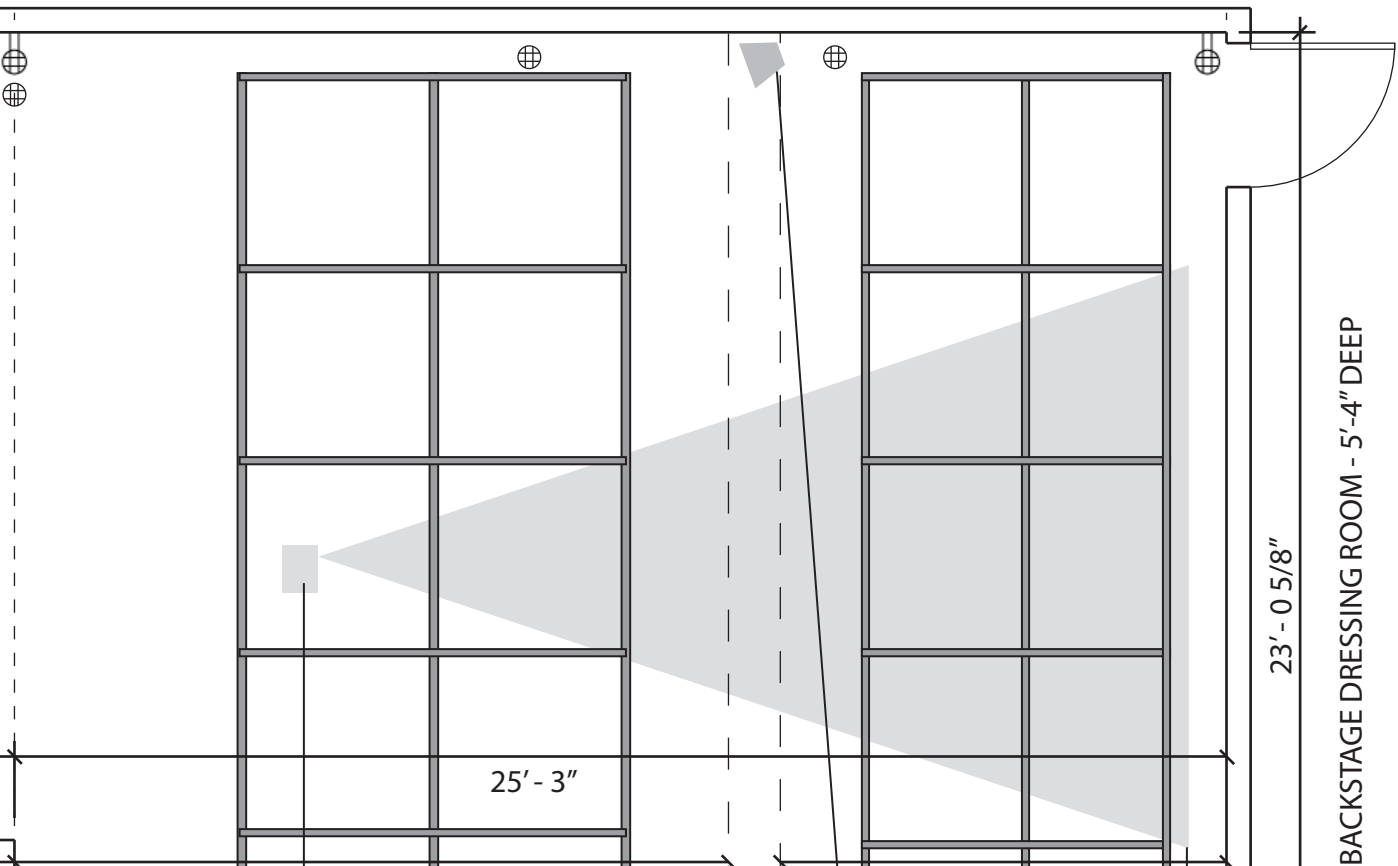

AUDIENCE - 56 SEATS - EIGHT ROWS OF MOVABLE CHAIRS - 6 ROWS ON RISERS

PERFORMANCE AREA - 11 FEET FROM FLOOR TO GRID

BACK OF THE HOUSE

NOTE: Most dimensions are approximate.
Architectural dimensions should be accurate to within 2"

Black Box Theater

SCALE: 1/4" = 1' 29-Feb-12

Capitol Hill Arts Workshop
545 7th Street SE
Washington DC 20003
Phone: 202.547.6839
Fax: 202.543.1723
www.CHAW.org

- ⊕ Quad Box in ceiling
- ⊕ Quad Box in wall - near floor

DIGITAL PROJECTOR
(CEILING MOUNT)

BEHRINGER: B212D
POWERED SPEAKERS

STRUCTURAL BEAM
CLEARANCE 11 FEET

PROJECTION
SCREEN