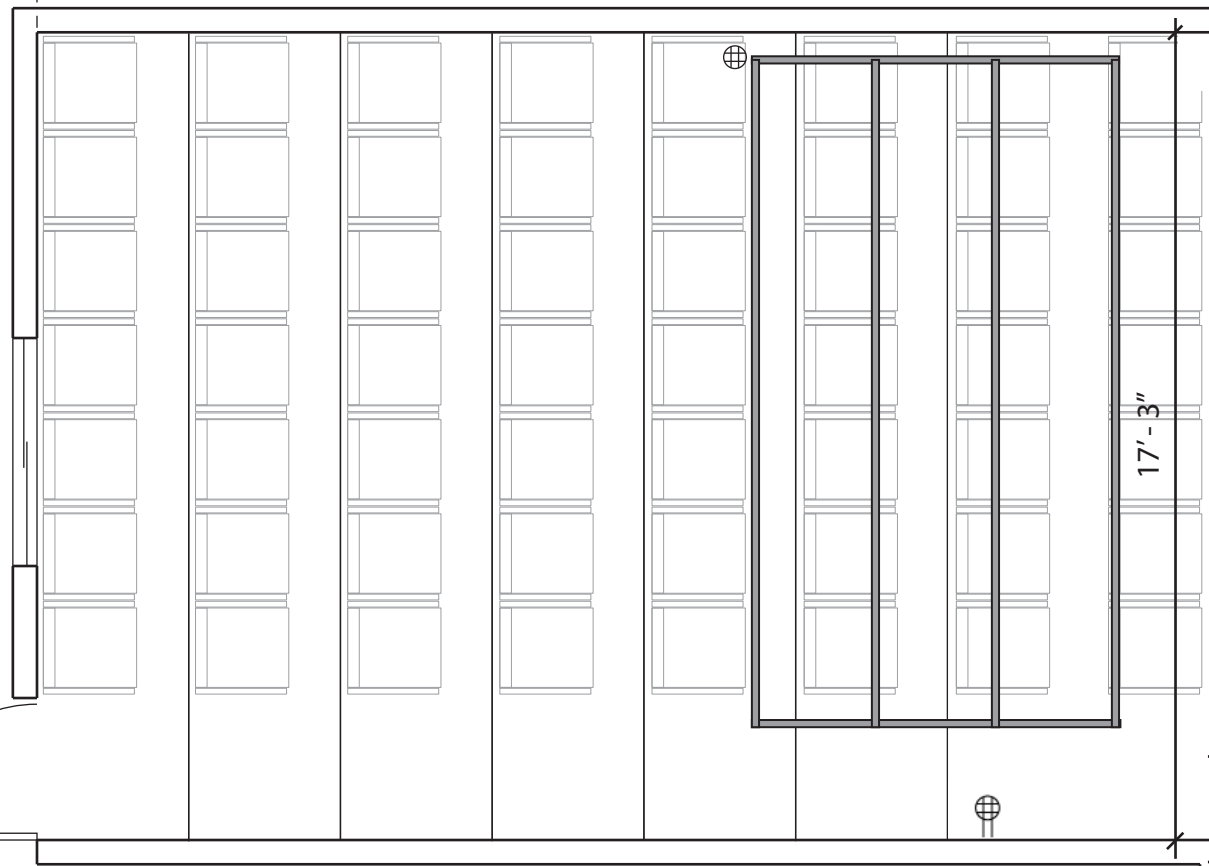

AUDIENCE - 56 SEATS - EIGHT ROWS OF MOVABLE CHAIRS - 6 ROWS ON RISERS

PERFORMANCE AREA - 11 FEET FROM FLOOR TO GRID

BACK OF THE HOUSE

NOTE: Most dimensions are approximate.
Architectural dimensions should be accurate to within 2"

Black Box Theater

SCALE: 1/4" = 1' 29-Feb-12

Capitol Hill Arts Workshop
545 7th Street SE
Washington DC 20003
Phone: 202.547.6839
Fax: 202.543.1723
www.CHAW.org

- ⊕ Quad Box in ceiling
- ⊕ Quad Box in wall - near floor

DIGITAL PROJECTOR
(CEILING MOUNT)

BEHRINGER: B212D
POWERED SPEAKERS

STRUCTURAL BEAM
CLEARANCE 11 FEET

PROJECTION
SCREEN